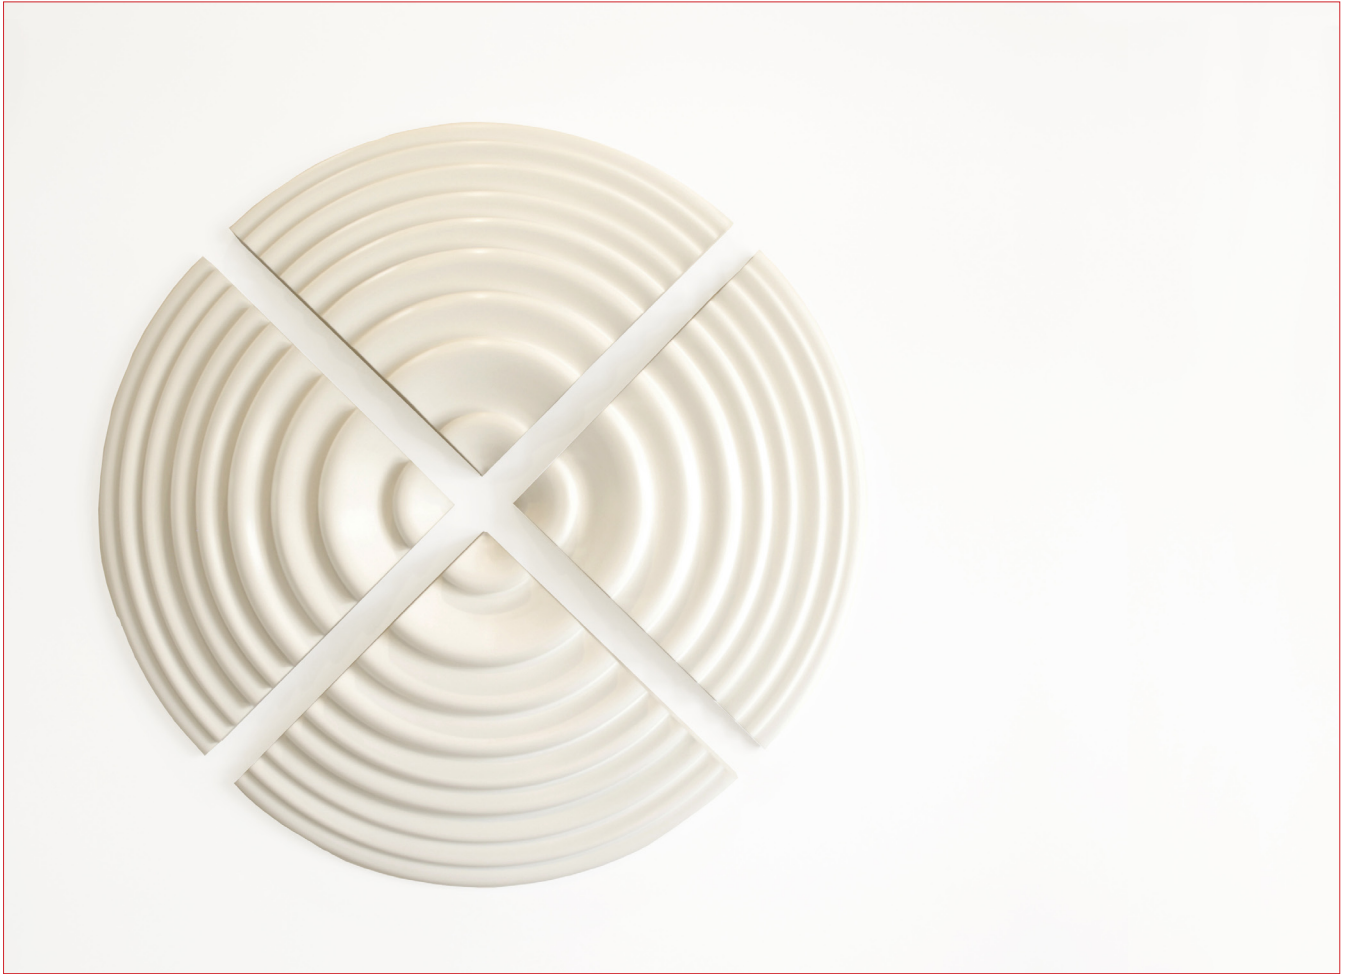

art

onda

hand carved MDF
+ shellac

75" diameter

chad manley design